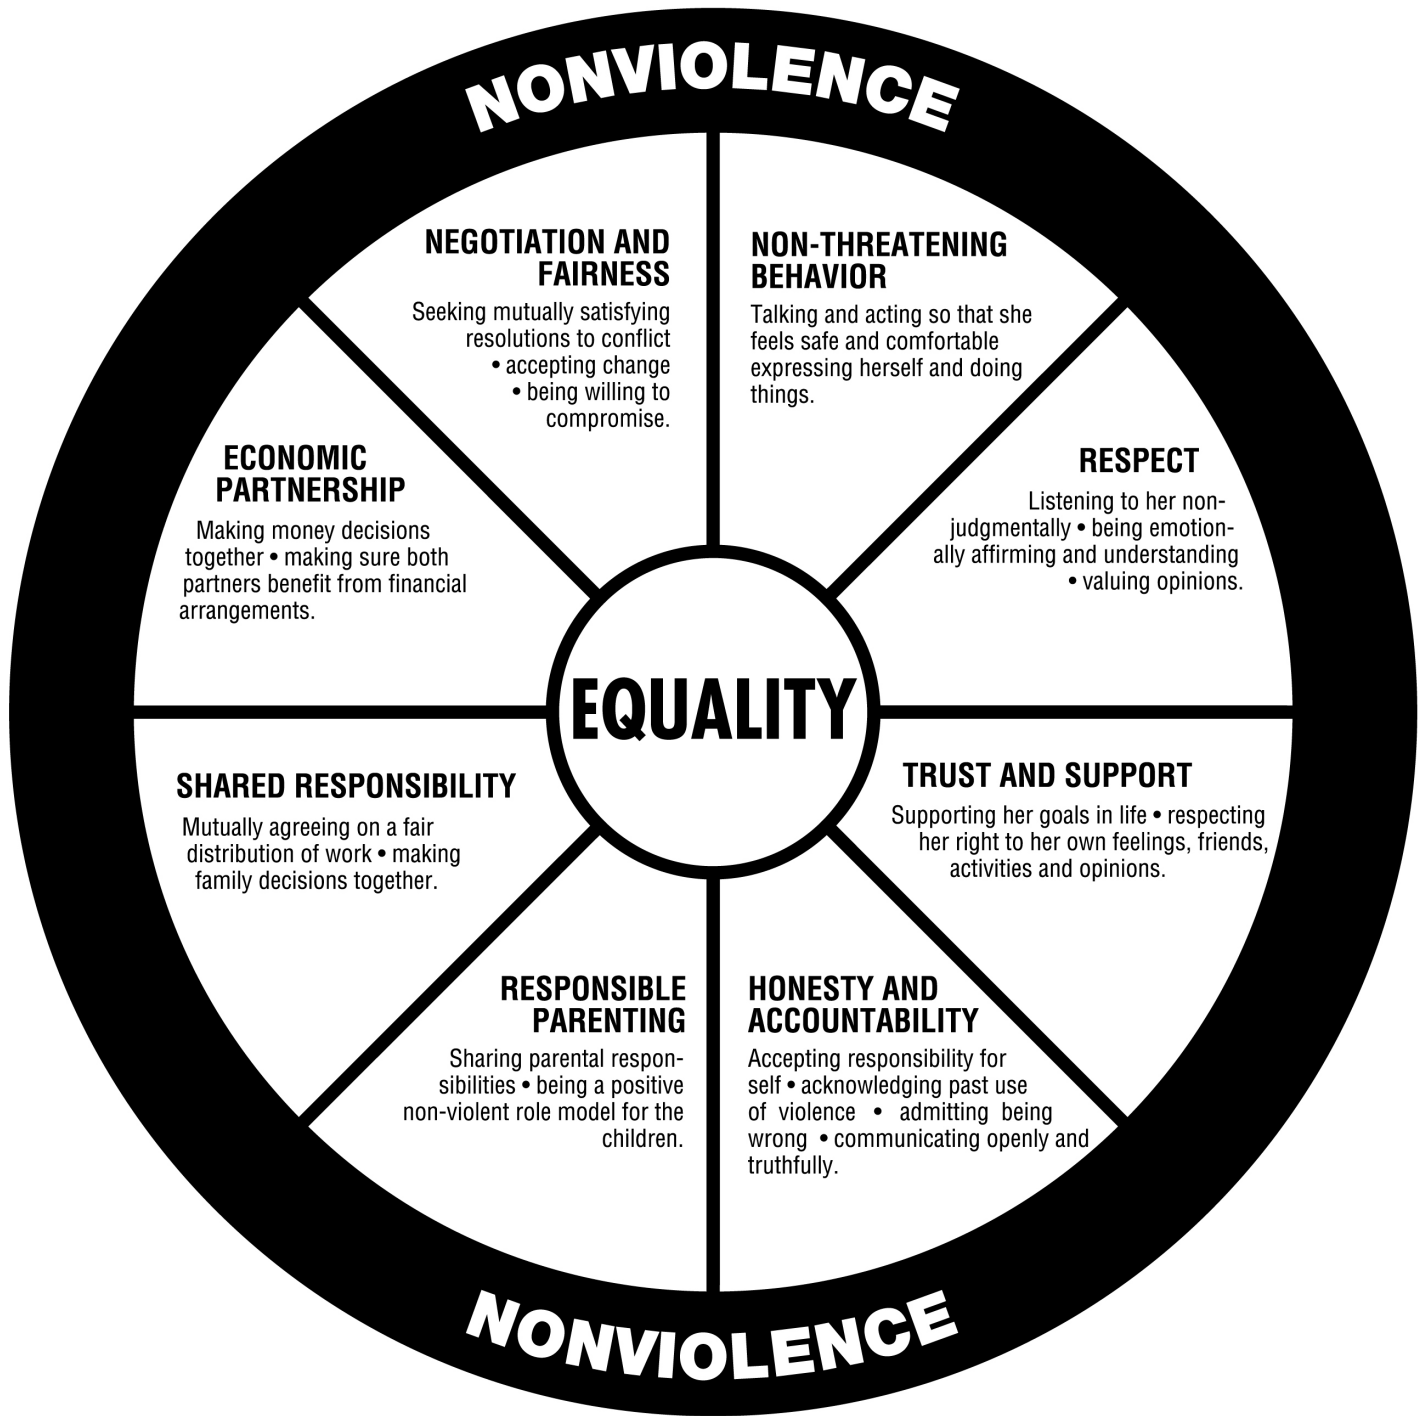

DOMESTIC ABUSE INTERVENTION PROJECT

202 East Superior Street
Duluth, Minnesota 55802
218-722-2781
www.duluth-model.org

DOMESTIC ABUSE INTERVENTION PROJECT

202 East Superior Street
 Duluth, Minnesota 55802
 218-722-2781
www.duluth-model.org